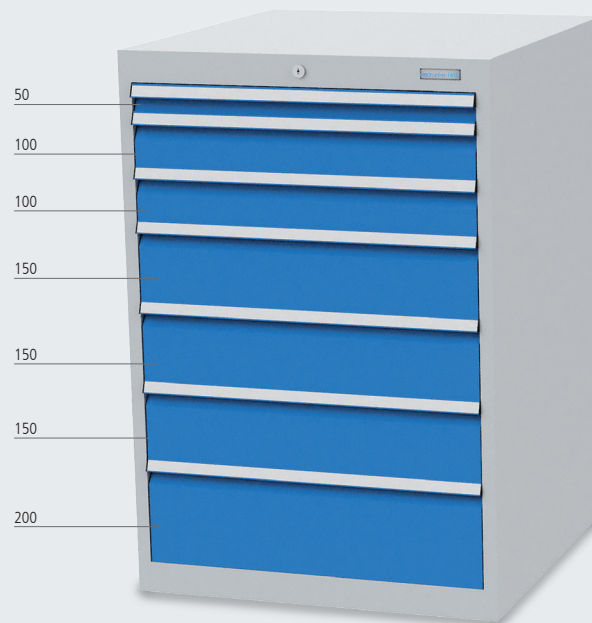

BEST OF 2024-12

Drawer cabinets | R 24-24

Art. Nr. 700/1231V10A

- Drawers with full pull-out (FP) 100%,
- Drawers with 50 mm front height: load capacity 70 kg;
- Drawers from 75 mm front height: load capacity 100 kg
- 7 x Drawer, 1 x 50, 2 x 100, 3 x 150, 1 x 200 mm
- Drawer interior dimension: 600 x 600 mm
- Drawer guides on ball-bearings
- Individual pull-out lock
- Dimensions in mm (WxDxH): 705 x 736 x 1019

SHORT
DELIVERY
TIME

~~665,21 €~~

598,69 €

bedrunka+hirth

Workplace up to date – mehr Raum zum Arbeiten

This offer is only valid for specialist dealers in our standard colours. Prices without VAT. Incl. Monthly offer valid until 31.12.2024.